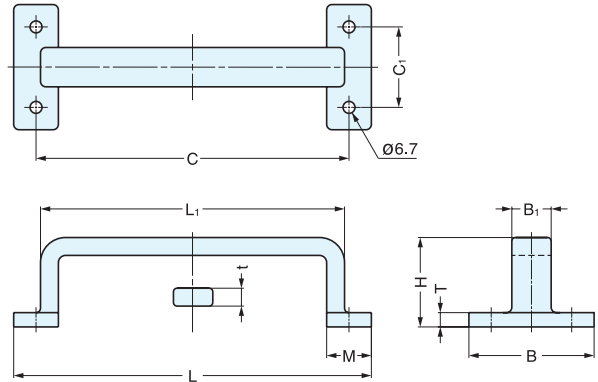

LARGE HANDLE

FT-200, 280

Material	Finish
316 Stainless Steel	Mirror

Item No.	L	L1	C	C1	B1	B	H	T	t	M	Weight (g)	Box (pcs)	Carton (pcs)
FT-200	200	170	175 (6-57/64")	45	22	70	50 (1-31/32")	8	10	25	586	1	20
FT-280	280	250	253 (9-31/32")	55	26	80	62 (2-7/16")	10	12	27	1088		10

LARGE HANDLE

FT-S280, 370

Material	Finish
316 Stainless Steel	Mirror

Item No.	L	L1	B	B1	H	T	t	M	C	C1	C2	Weight (g)	Box (pcs)	Carton (pcs)
FT-S280	280 (11-1/32")	170	30	22	50 (1-31/32")	8	10	65	196 (7-23/32")	30	12	612	1	20
FT-S370	370 (14-9/16")	250	36	26	62 (2-7/16")	10	12	72	277 (10-29/32")	35	18	1154		10