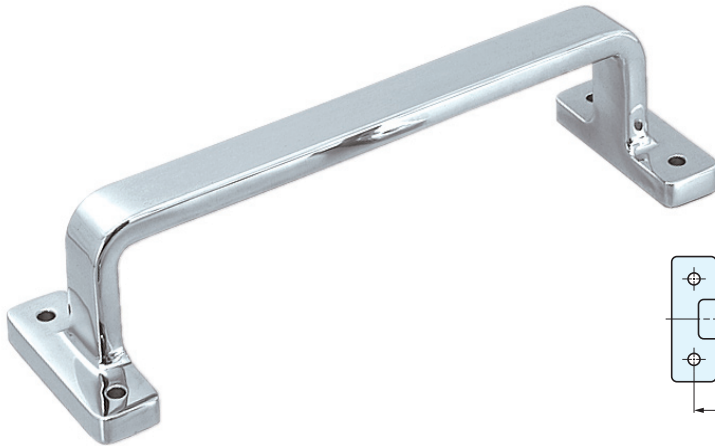

LARGE HANDLE

FT-200, 280

Material	Finish
316 Stainless Steel	Mirror

Item No.	L	L1	C	C1	B1	B	H	T	t	M	Weight (g)	Box (pcs)	Carton (pcs)
FT-200	200	170	175 (6-57/64")	45	22	70	50 (1-31/32")	8	10	25	586	1	20
FT-280	280	250	253 (9-31/32")	55	26	80	62 (2-7/16")	10	12	27	1088		10

LARGE HANDLE

FT-S280, 370

Material	Finish
316 Stainless Steel	Mirror

Item No.	L	L1	B	B1	H	T	t	M	C	C1	C2	Weight (g)	Box (pcs)	Carton (pcs)
FT-S280	280 (11-1/32")	170	30	22	50 (1-31/32")	8	10	65	196 (7-23/32")	30	12	612	1	20
FT-S370	370 (14-9/16")	250	36	26	62 (2-7/16")	10	12	72	277 (10-29/32")	35	18	1154		10