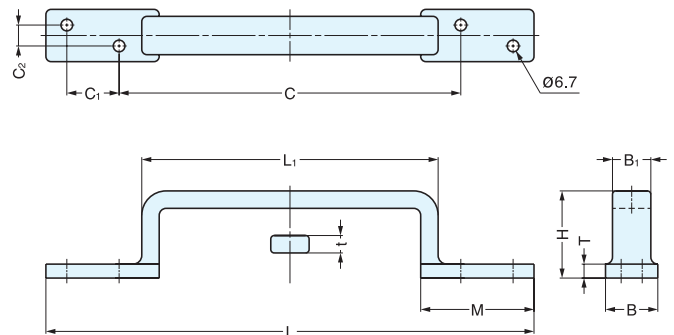

LARGE HANDLE

FT-200, 280

Material	Finish
316 Stainless Steel	Mirror

Item No.	L	L1	C	C1	B1	B	H	T	t	M	Weight (g)	Box (pcs)	Carton (pcs)
FT-200	200	170	175 (6-57/64")	45	22	70	50 (1-31/32")	8	10	25	586	1	20
FT-280	280	250	253 (9-31/32")	55	26	80	62 (2-7/16")	10	12	27	1088		10

LARGE HANDLE

FT-S280, 370

Material	Finish
316 Stainless Steel	Mirror

Item No.	L	L1	B	B1	H	T	t	M	C	C1	C2	Weight (g)	Box (pcs)	Carton (pcs)
FT-S280	280 (11-1/32")	170	30	22	50 (1-31/32")	8	10	65	196 (7-23/32")	30	12	612	1	20
FT-S370	370 (14-9/16")	250	36	26	62 (2-7/16")	10	12	72	277 (10-29/32")	35	18	1154		10